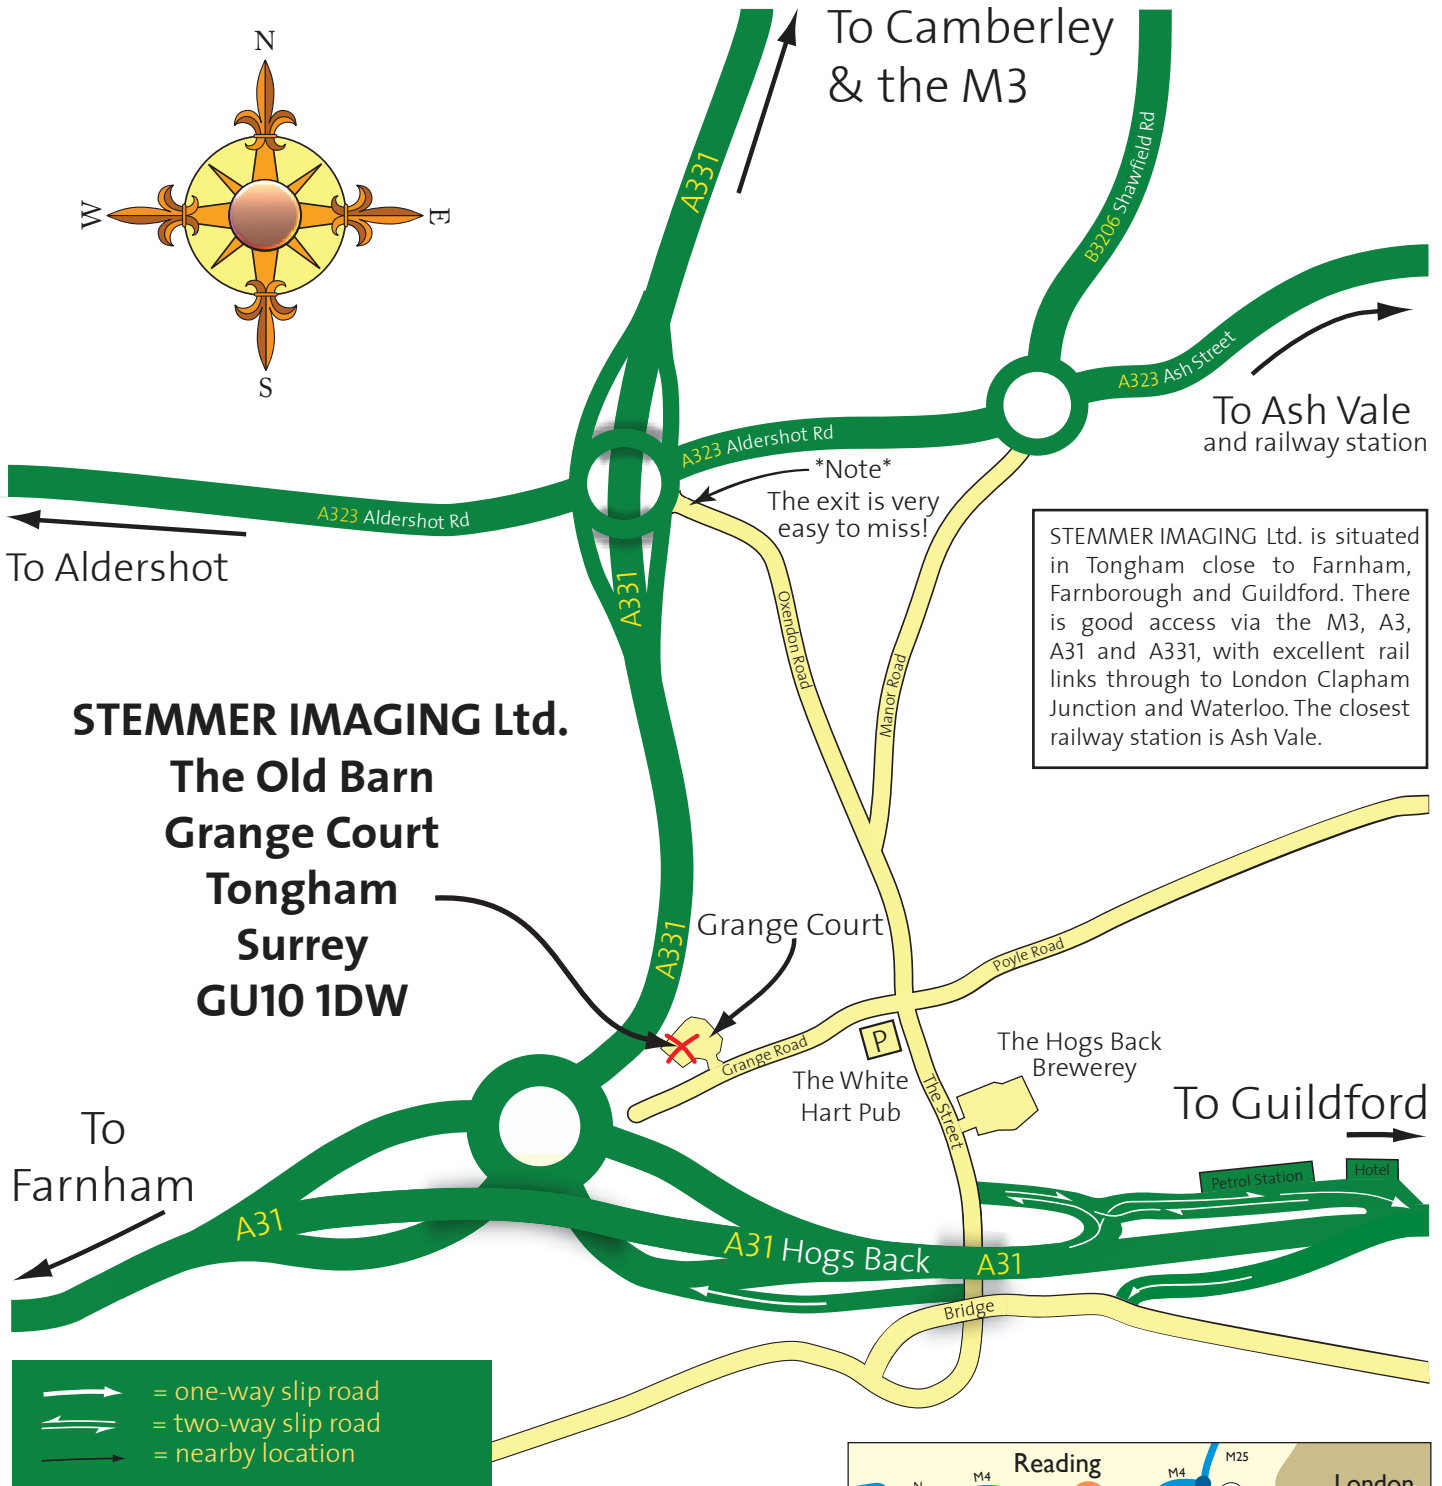

How to find us ...

Contact Information		
Sales	01252 780000	info@stemmer-imaging.co.uk
Order Admin	01252 780030	admin@stemmer-imaging.co.uk
Accounts	01252 780050	accounts@stemmer-imaging.co.uk
Support	01252 780060	support@stemmer-imaging.co.uk
Fax	01252 780001	www.stemmer-imaging.co.uk